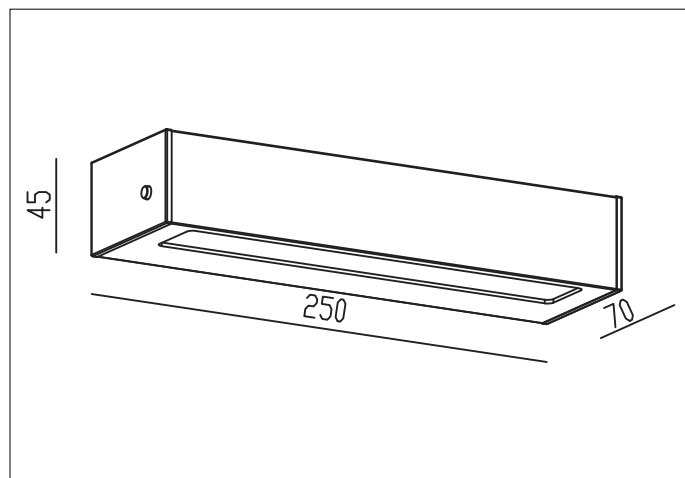

AZzardo[®]
LIGHTING

ROSVIK 25 IP54 6W 3000K BK
AZ5847, EAN 5901238458470

Dimensions height / width / length [cm] Product Specifications

Product	25x7x4.5
Mounting inlet:	N/A x N/A x N/A
Ceiling base:	N/A x N/A x N/A
Shades	N/A x N/A x N/A

Line	TECHNICAL
Type	WALL LAMP
Type of track	N/A
Colour	Black
Material	Aluminium
Light source	1
Type of socket	LED INTEGRATED
Lumens	458.2lm
Kelvins	3000
Beam angle	N/A
Dimmable	N/A
CCT	N/A
RGB	N/A
RA	N/A
App remote control	N/A
Remote control	N/A
Voltage	220-240V
Power	6 W
Switch location	N/A
Protection class	IP54
Tilt	N/A
Rotation	N/A

Shipping info height / width / length [cm]

BOX 1:	5.5x8.5x26
BOX 2:	N/A x N/A x N/A
BOX 3:	N/A x N/A x N/A
Net weight [kg]	0,56
Gross weight [kg]	0,58

Energy efficiency

Azzardo Sp. z o.o.
ul. Strzeszyńska 33 60-479 Poznań,
NIP: 929-185-75-07